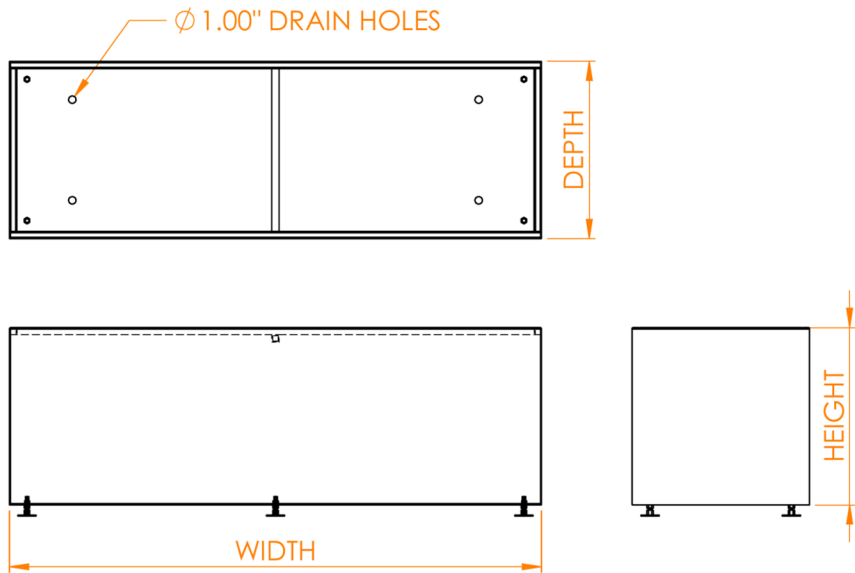

CLASSICS - LEVEL'D

PRODUCT DESCRIPTION: The Level'd planter is another popular staple in our Classics line, featuring the classic rectangular form elevated on individual supports giving this modern staple a sleek silhouette. The perfect blend of modern design and function.